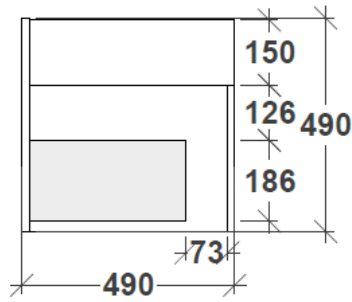

KAOLIN[®]

**MINIMAL
VANITY SPECS**

RIFCO

EST. 1975

SIDE VIEW

FRONT VIEW

ALL SIZES SHOWN ARE NOMINAL & SHOULD BE CHECKED PRIOR TO INSTALLATION