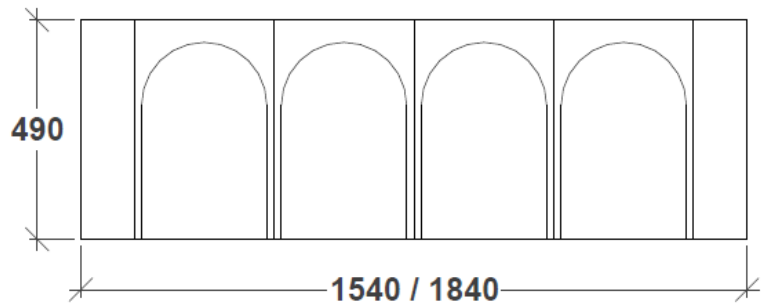

KAOLIN[®]

**MINIMAL
VANITY SPECS**

RIFCO

EST. 1975

SIDE VIEW

FRONT VIEW

ALL SIZES SHOWN ARE NOMINAL & SHOULD BE CHECKED PRIOR TO INSTALLATION