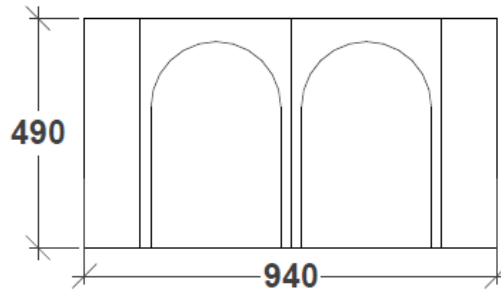

KAOLIN[®]

**MINIMAL
VANITY SPECS**

RIFCO

EST. 1975

SIDE VIEW

FRONT VIEW

ALL SIZES SHOWN ARE NOMINAL & SHOULD BE CHECKED PRIOR TO INSTALLATION