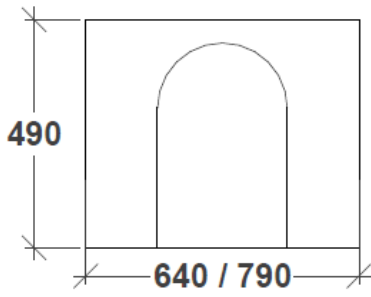

KAOLIN[®]

**MINIMAL
VANITY SPECS**

RIFCO

EST. 1975

SIDE VIEW

FRONT VIEW

ALL SIZES SHOWN ARE NOMINAL & SHOULD BE CHECKED PRIOR TO INSTALLATION