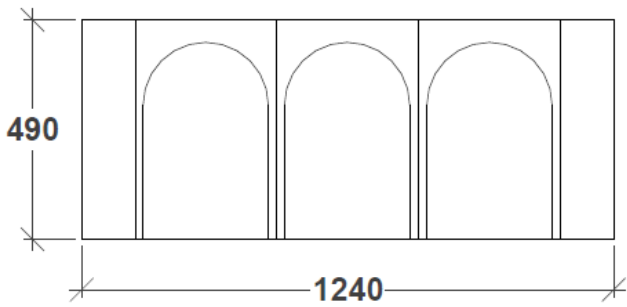

KAOLIN[®]

**MINIMAL
VANITY SPECS**

RIFCO

EST. 1975

SIDE VIEW

FRONT VIEW

ALL SIZES SHOWN ARE NOMINAL & SHOULD BE CHECKED PRIOR TO INSTALLATION